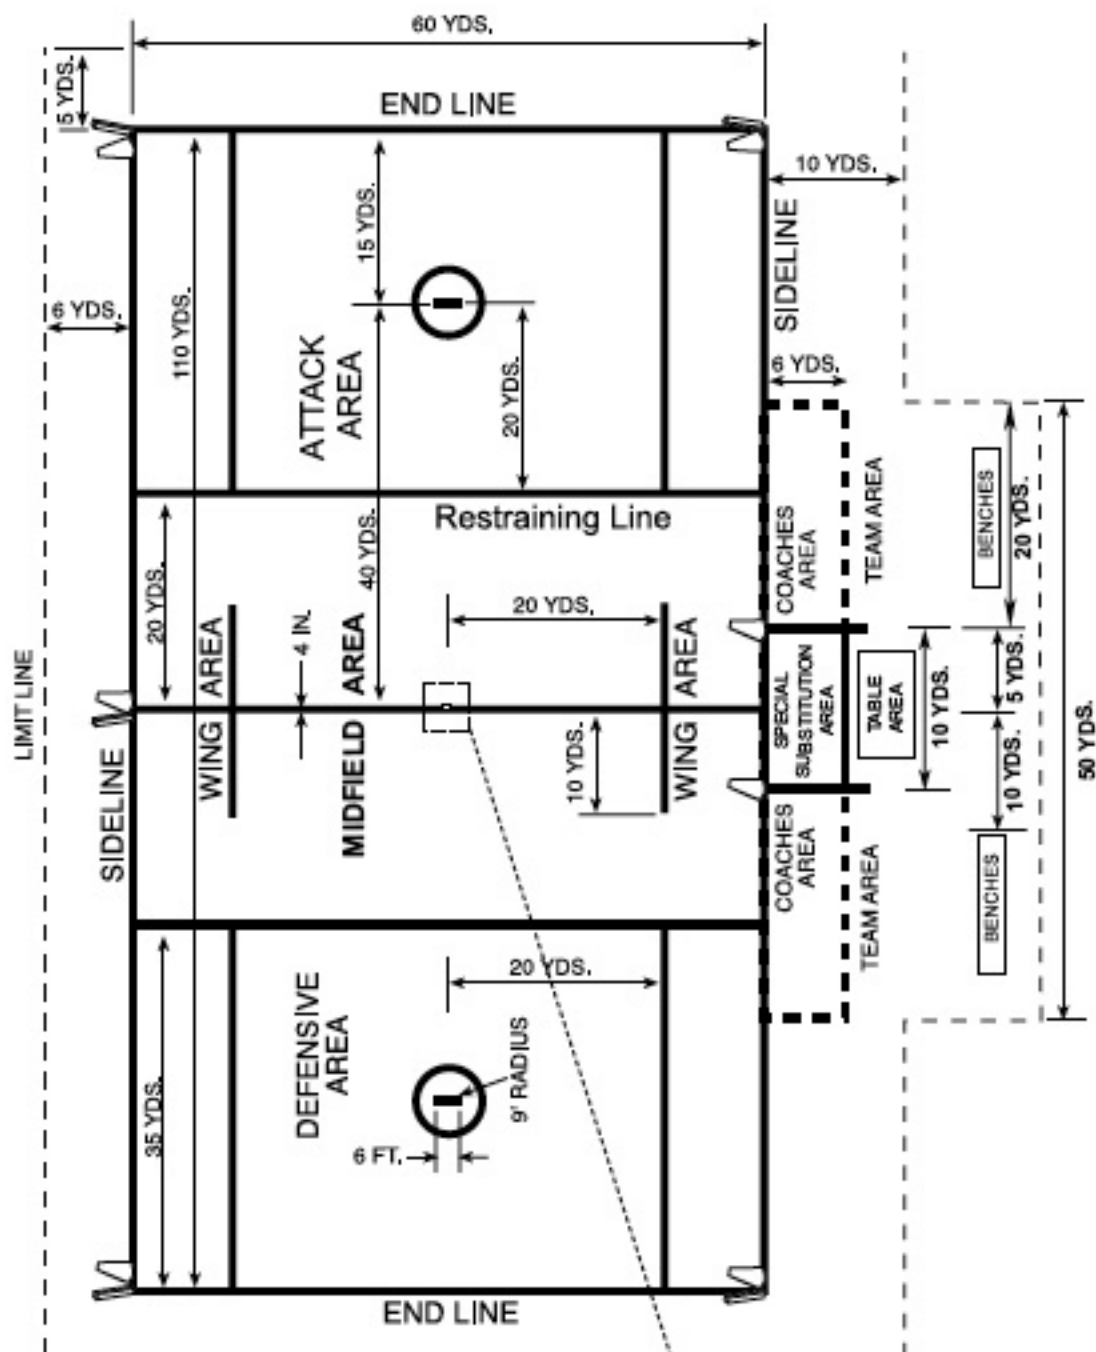

Men's Lacrosse Field of Play

Note: A 4-inch square line should be placed in the middle of the center line in a contrasting color.